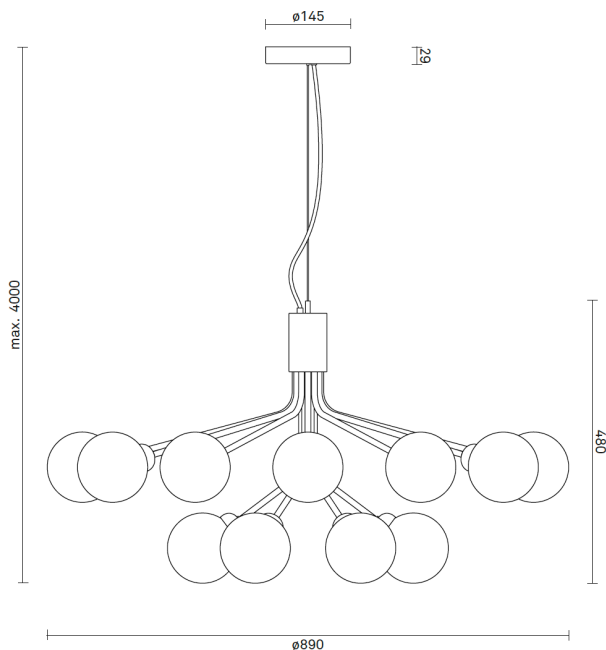

The collection consists of chandeliers with 9 or 18 mouth-blown glass globes and are available in golden Brushed Brass finish or the smooth Satin Black. A ceiling mounted version with 9 globes is also available in Brushed Brass.

From a specially-produced canopy, the arms unfold like flower stalks from which light is spread with grace. Suitable for residential homes, restaurants and hotels.

Apiales 18 with its 89 cm in diameter, will look great as the centrepiece in the foyer, a large living room or over a large dining table.

TECHNICAL INFO

Product no.: 05180524

Type: Suspension - Indoor

Colour:

Glass: Opal White

Metal: Satin Black

Cable: Black

Materials:

Anodized metal

Mouth-blown glass

Fabric covered cable

Dimensions:

ø890mm x 480mm

Ceiling plate: ø145mm x 29mm

Fabric cable - Length: 4000mm

Product weight: